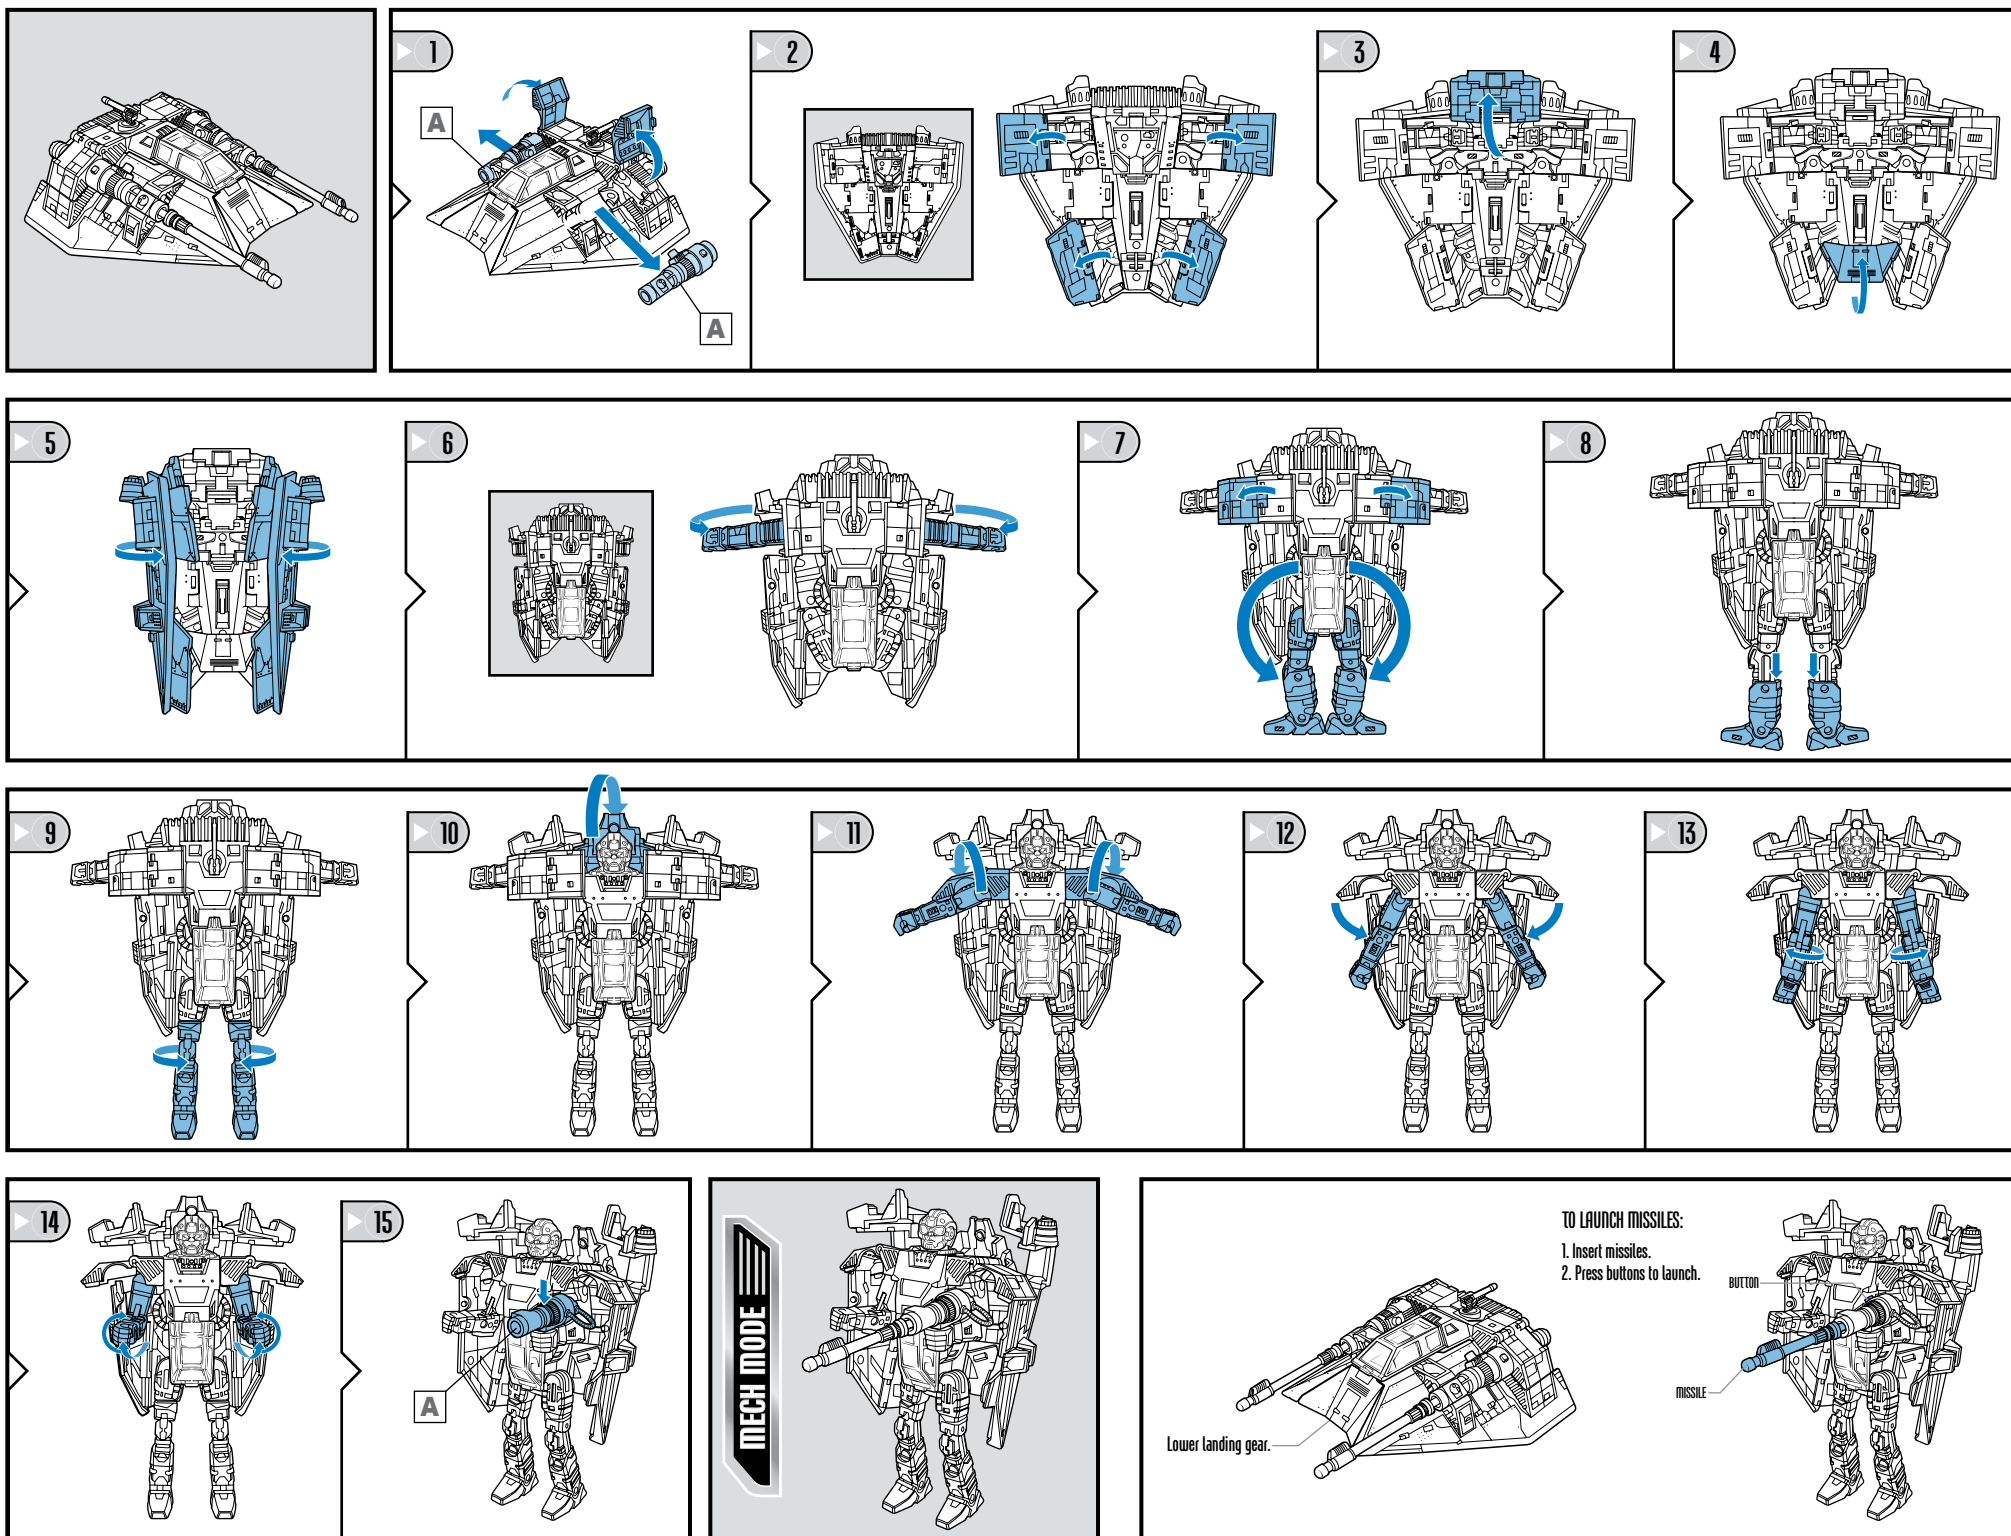

TRANSFORMERS CROSSOVERS™ STAR WARS®

LUKE SKYWALKER™
SNOWSPEDER™

AGES 5+
87449/85772 Ass't.

WARNING:

CHOKING HAZARD-Small parts.
Not for children under 3 years.

NOTE: Some parts are made to detach if excessive force is applied and are designed to be reattached if separation occurs. Adult supervision may be necessary for younger children.

CHANGING TO MECH

© 2008 Lucasfilm Ltd. & © or TM where indicated. All Rights Reserved.
©* and/or TM* & © 2008 Hasbro. All Rights Reserved.
TM & © denote U.S. Trademarks.
Manufactured under license from Tomy Company, Ltd.

Reverse order of instructions to convert back into vehicle.

Not suitable for children
under 3 years because of
small parts – choking hazard.

P/N 682547000

Some poses may require hand support.
Product and colors may vary.